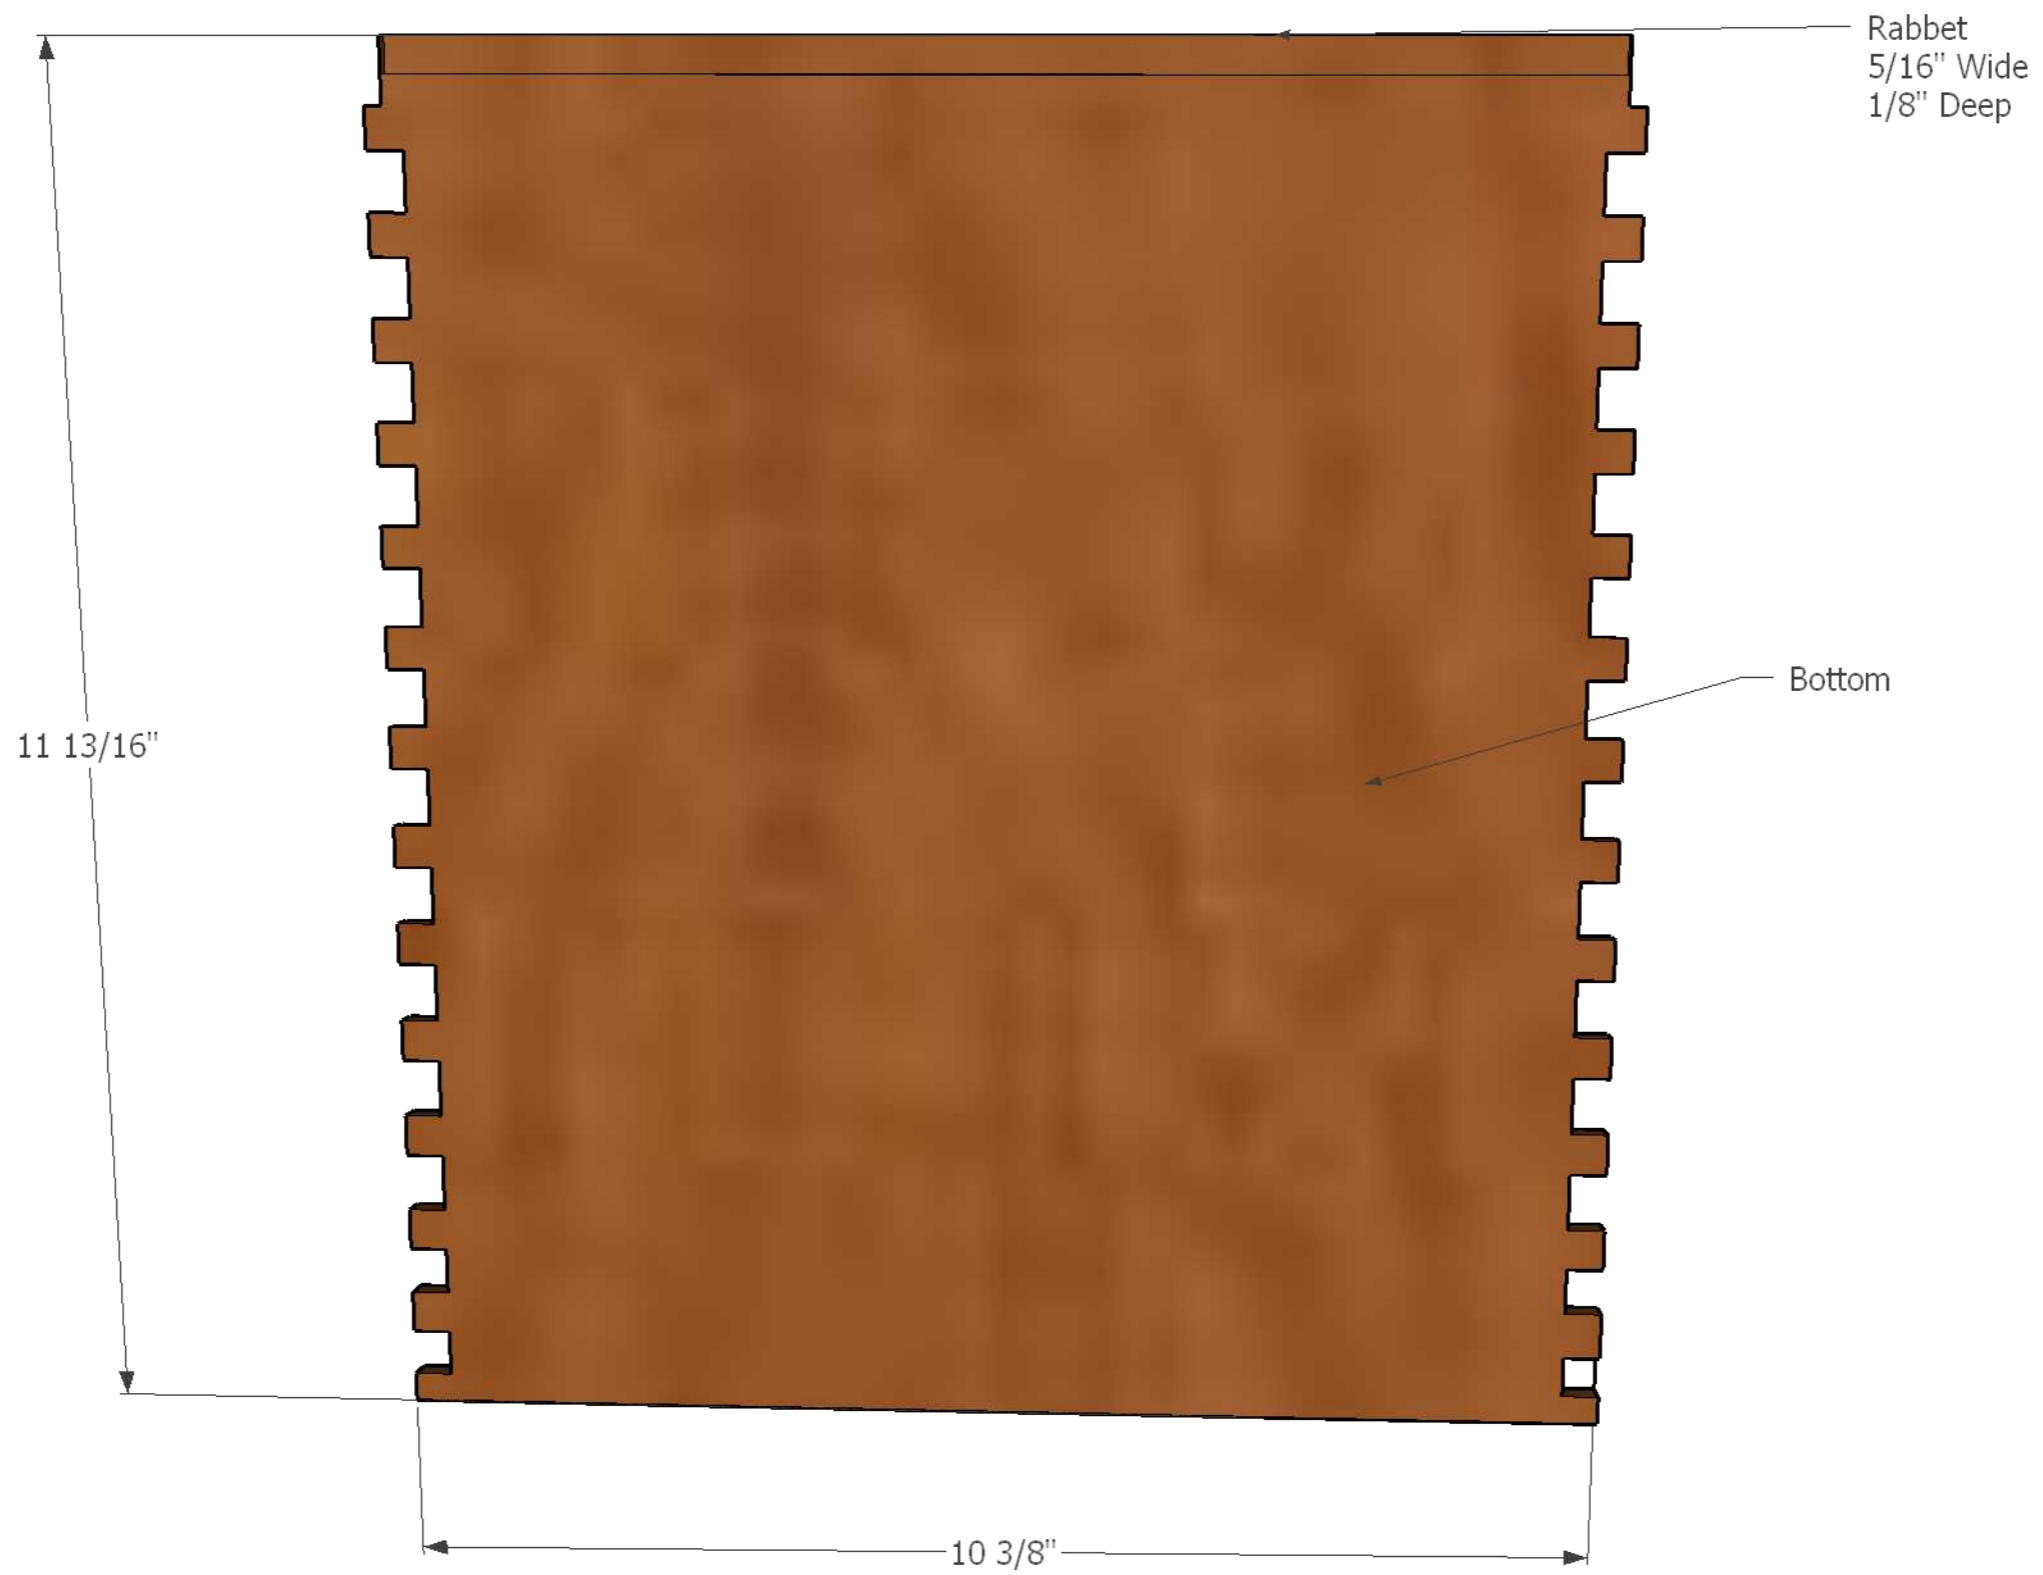

12 5/16"

10 3/8"

Rabbit
5/16" Wide
1/8" Deep

Case Sides
5/16" Thick

Bottom Shelf

Top Shelf