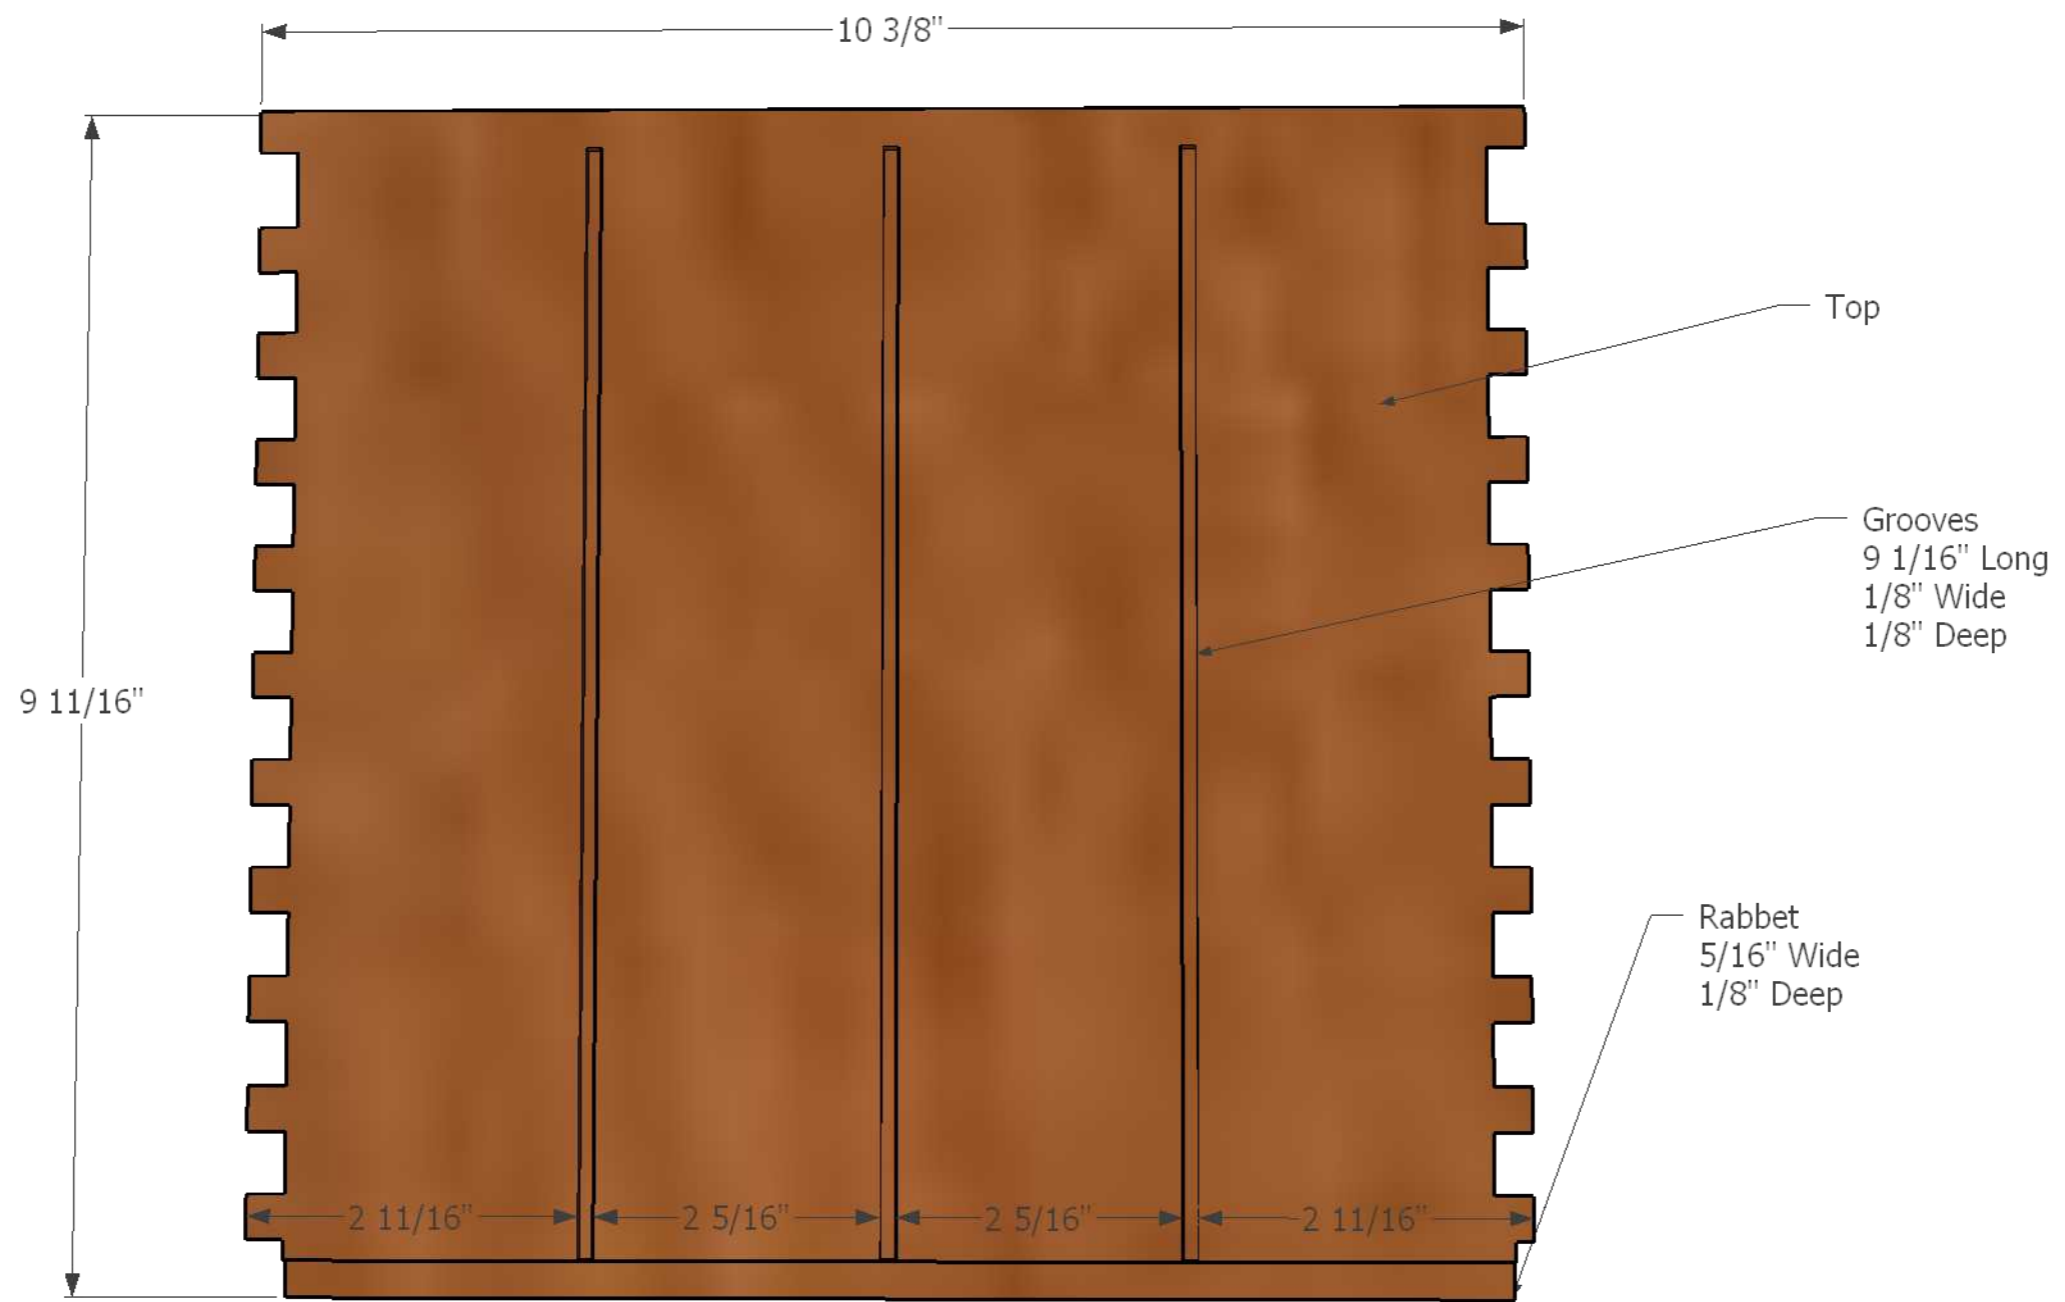

12 5/16"

10 3/8"

Rabbit
5/16" Wide
1/8" Deep

Case Sides
5/16" Thick

Bottom Shelf

Top Shelf