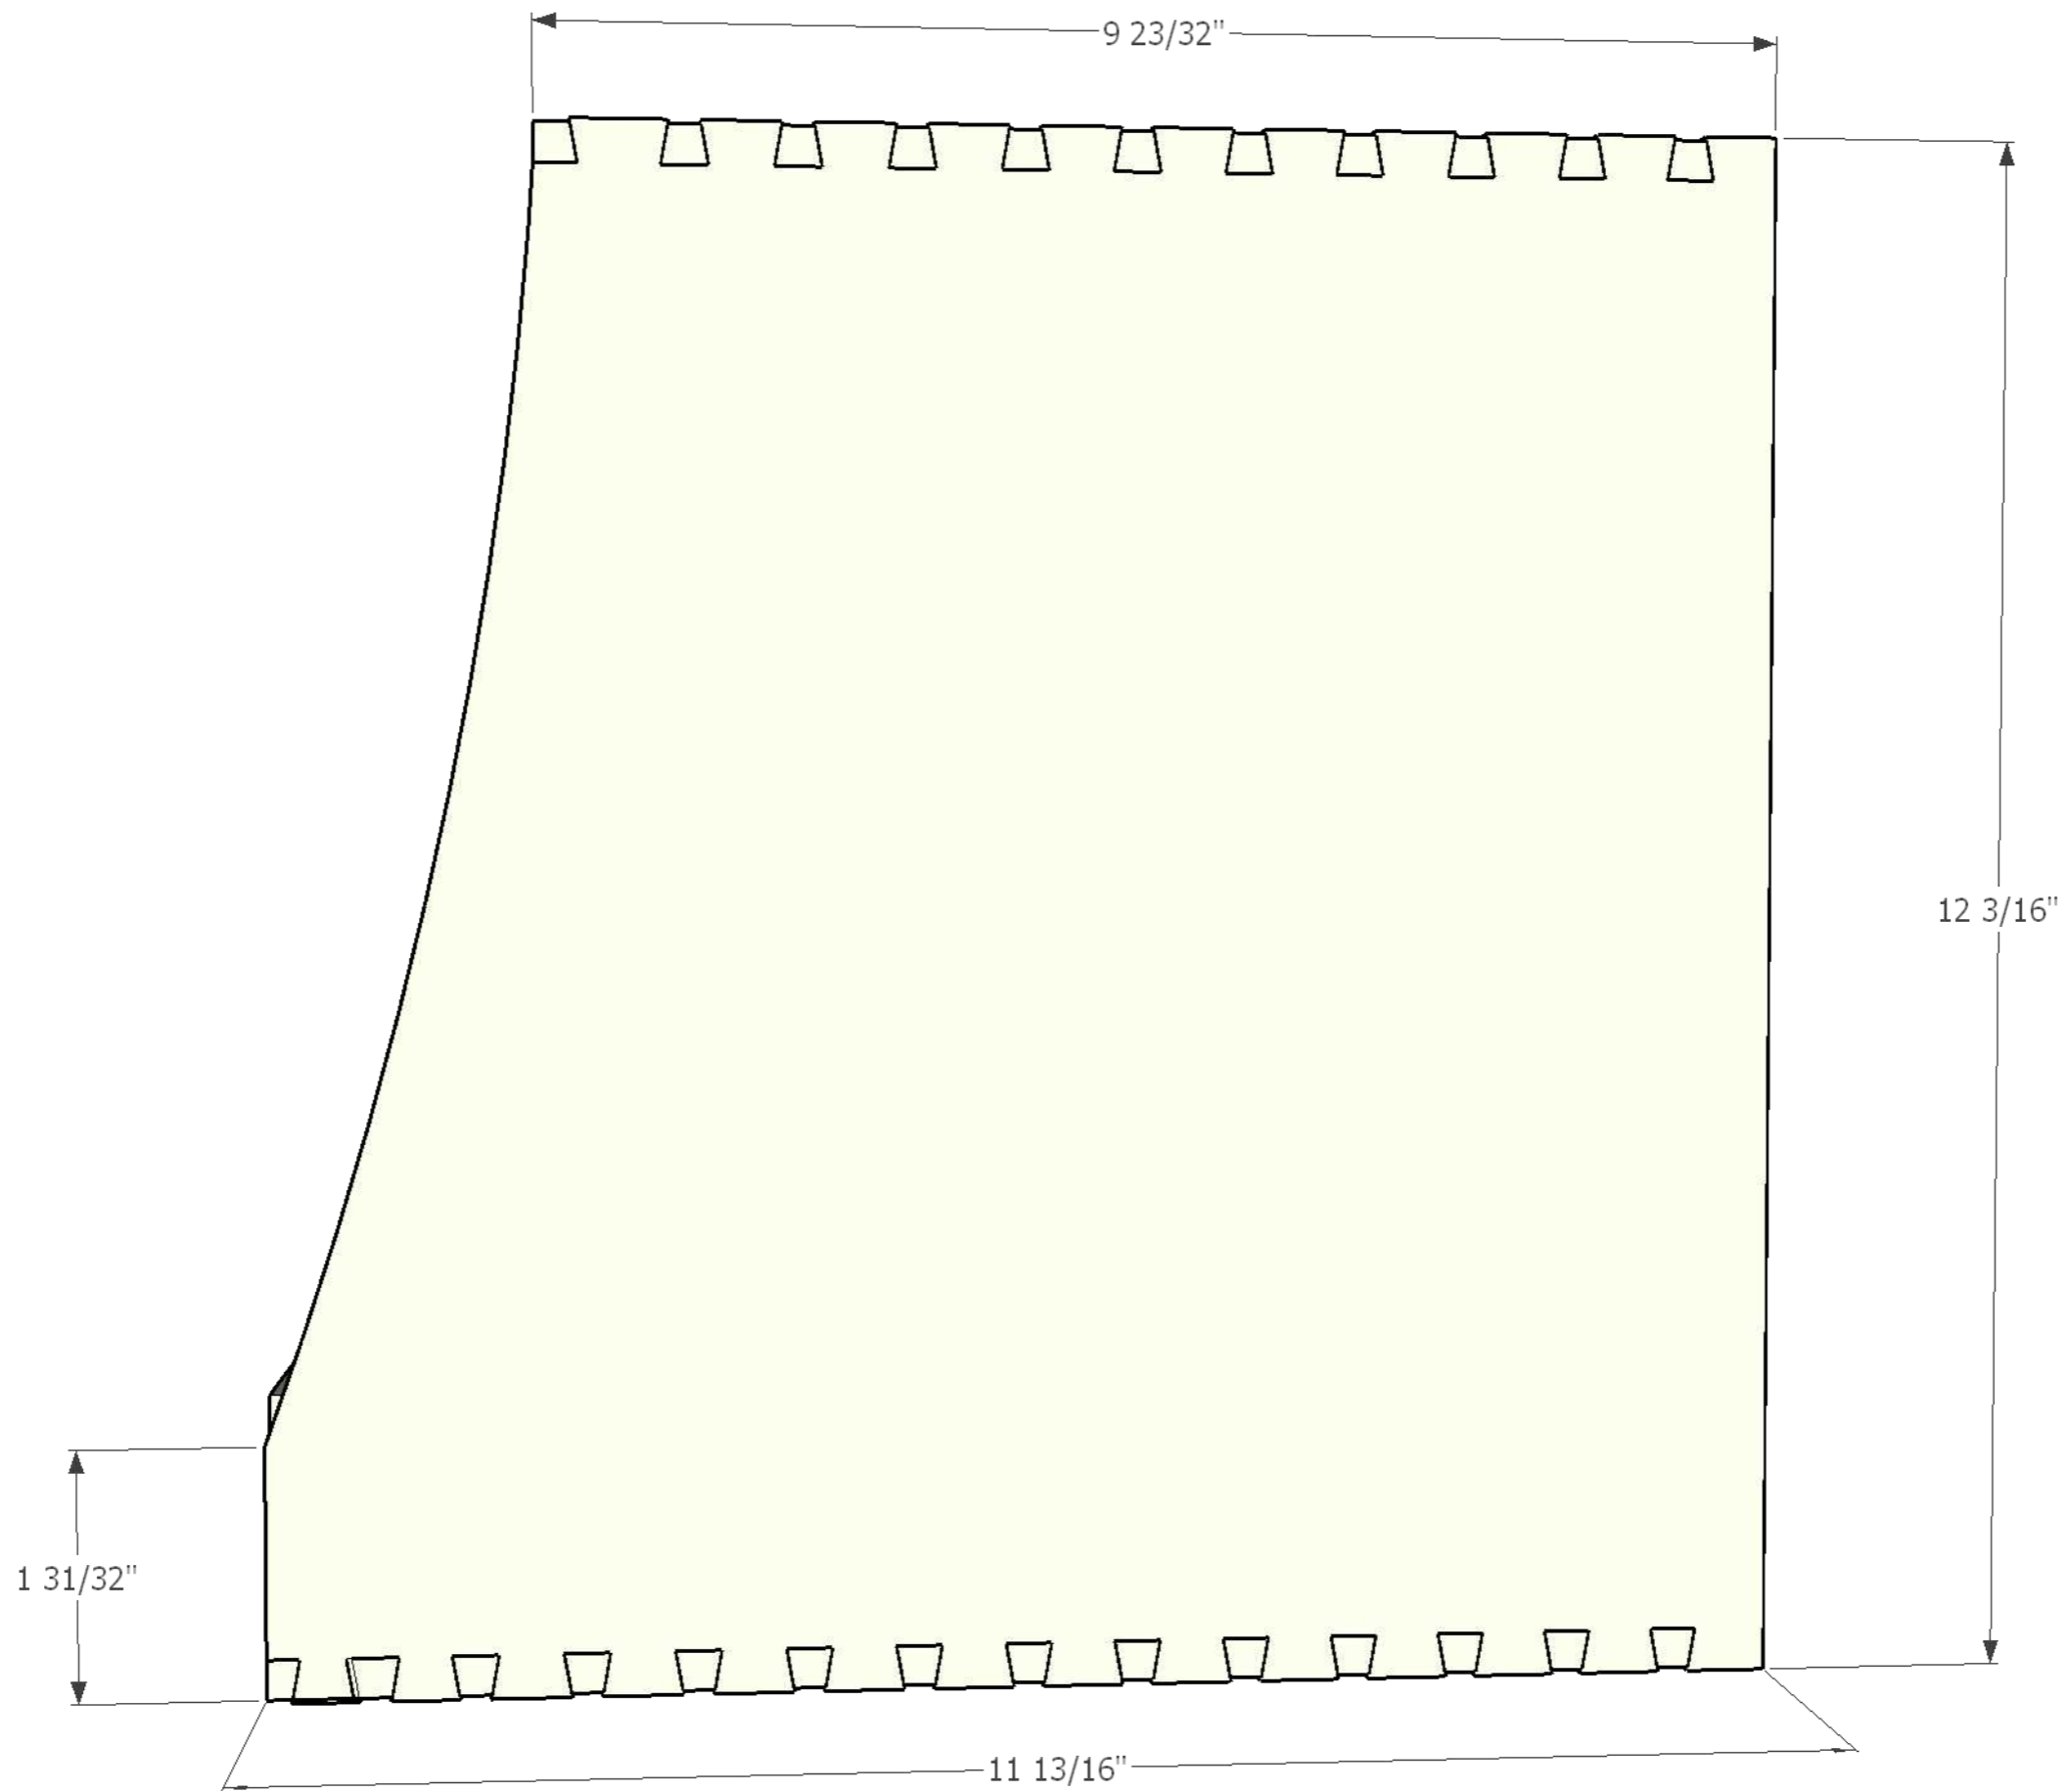

12 5/16"

10 3/8"

Rabbit
5/16" Wide
1/8" Deep

Case Sides
5/16" Thick

Bottom Shelf

Top Shelf