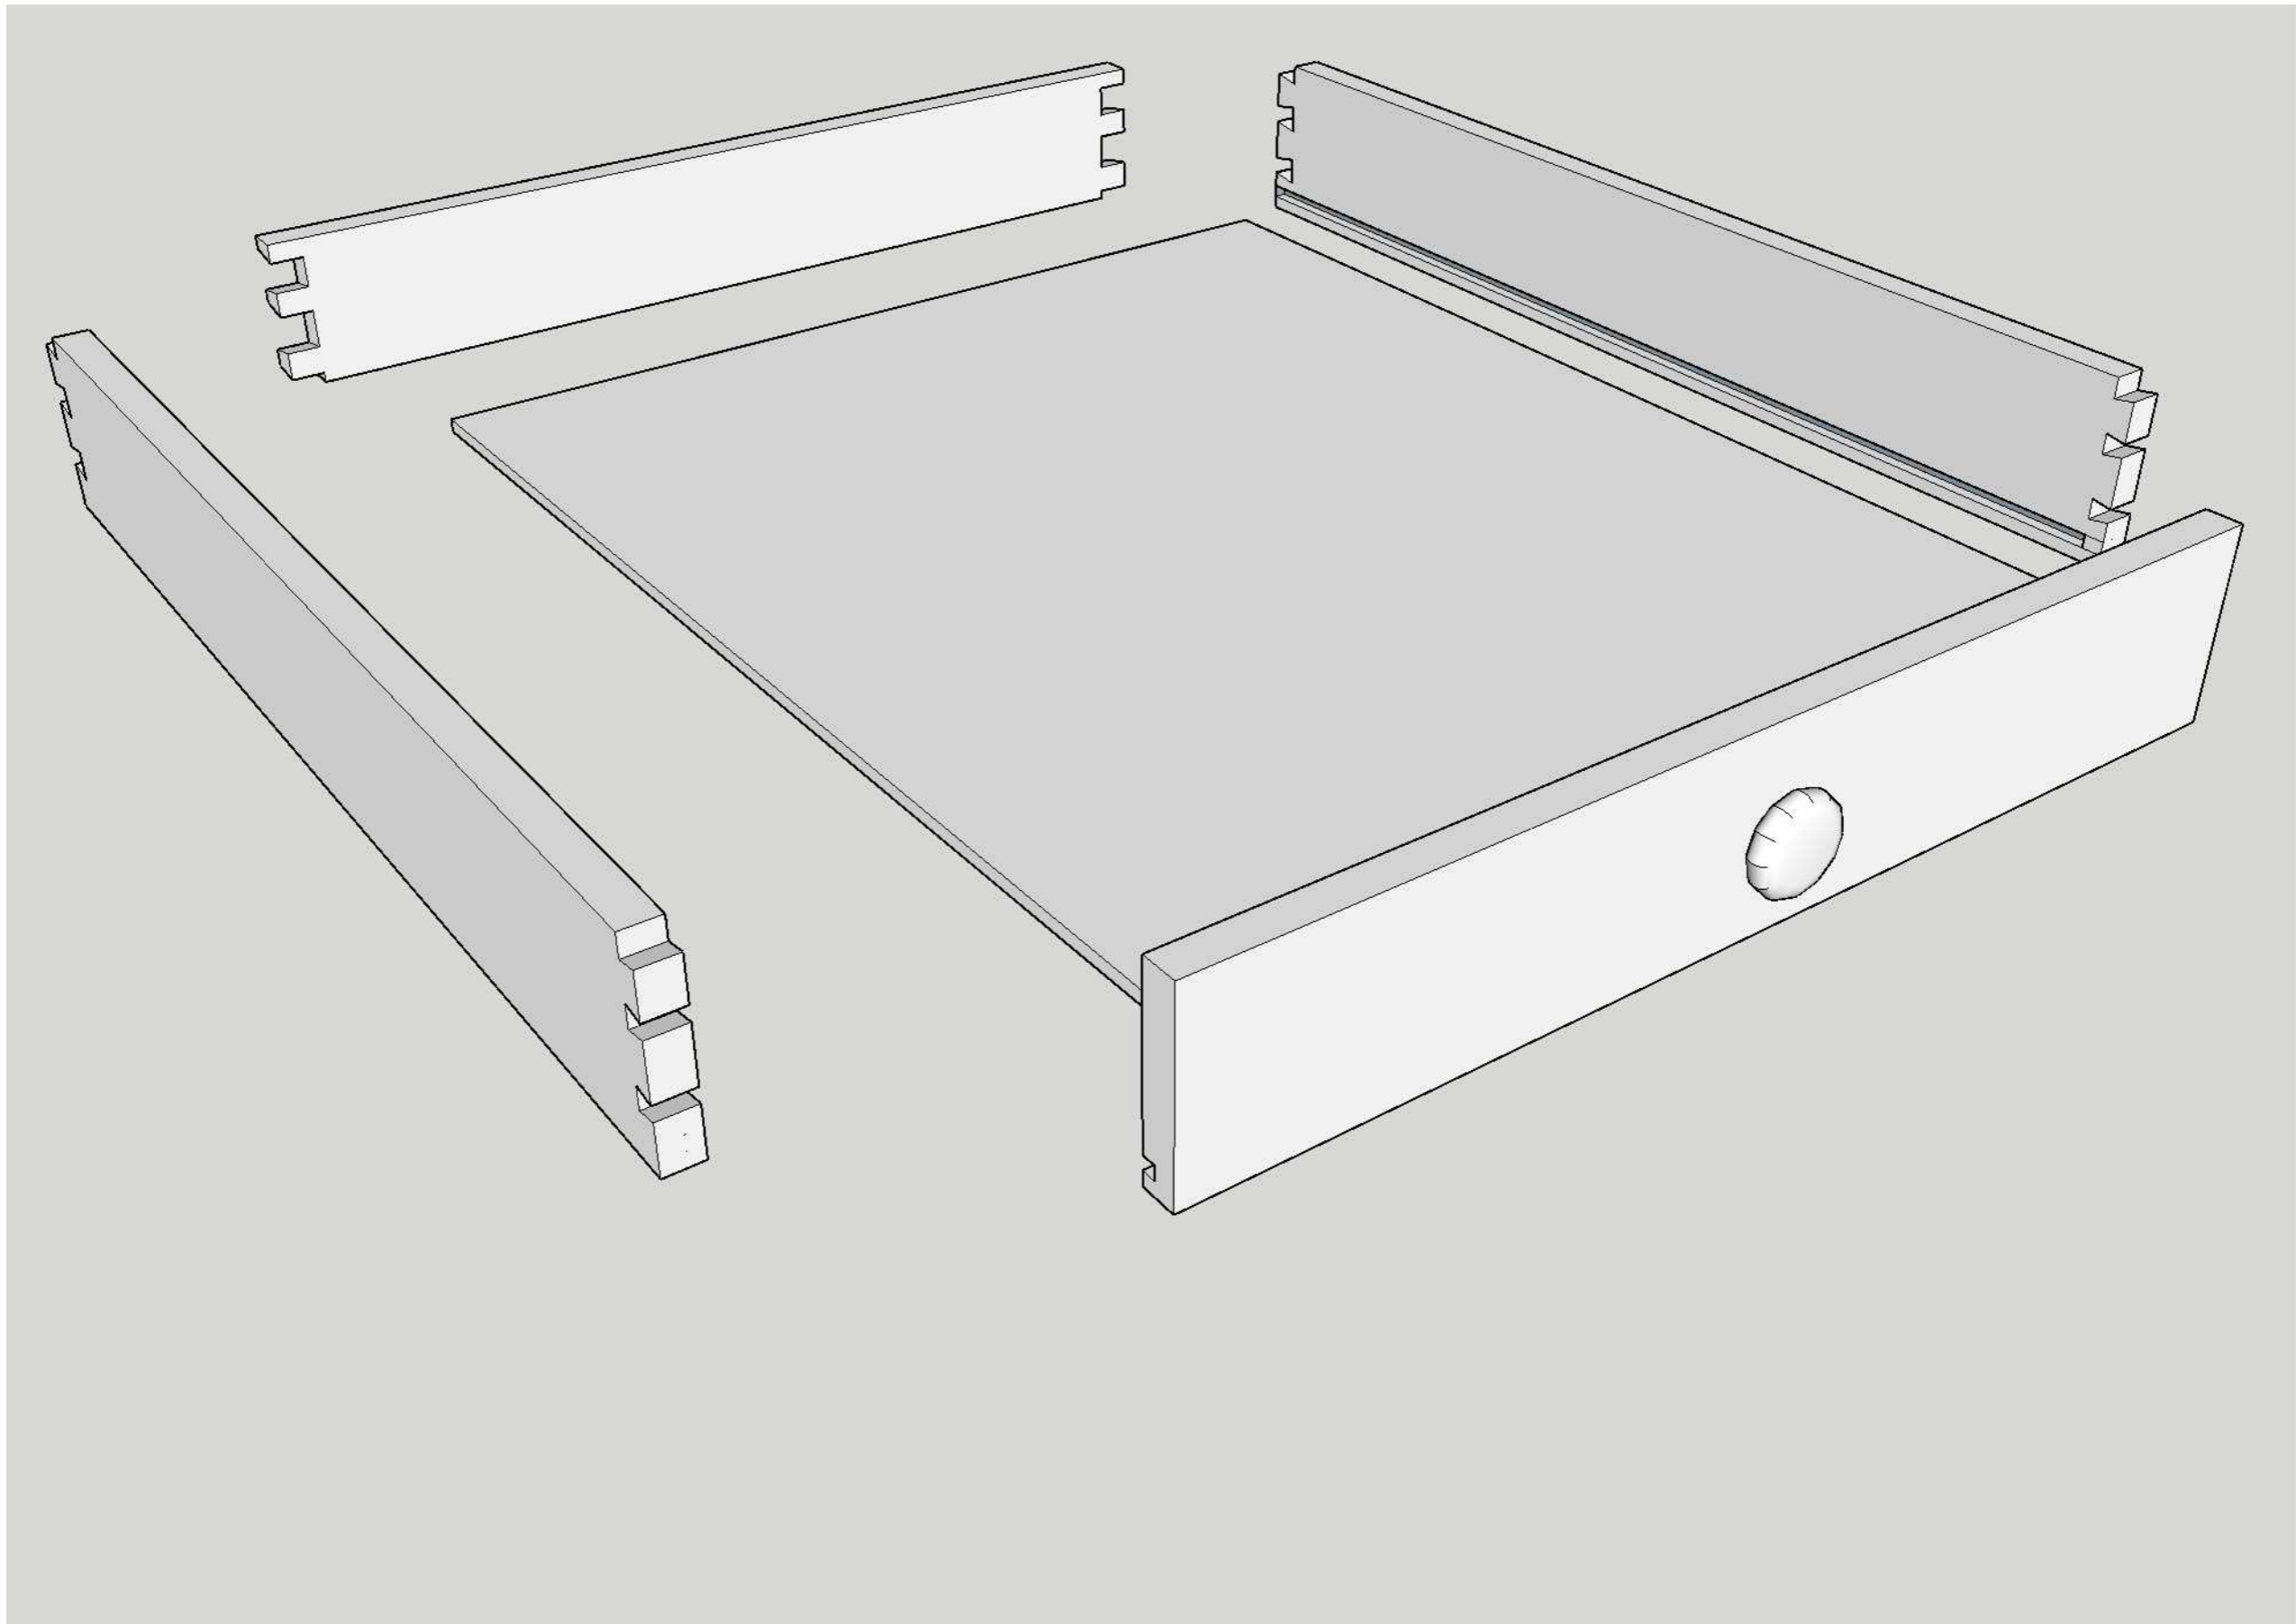

12 5/16"

10 3/8"

Rabbit
5/16" Wide
1/8" Deep

Case Sides
5/16" Thick

Bottom Shelf

Top Shelf