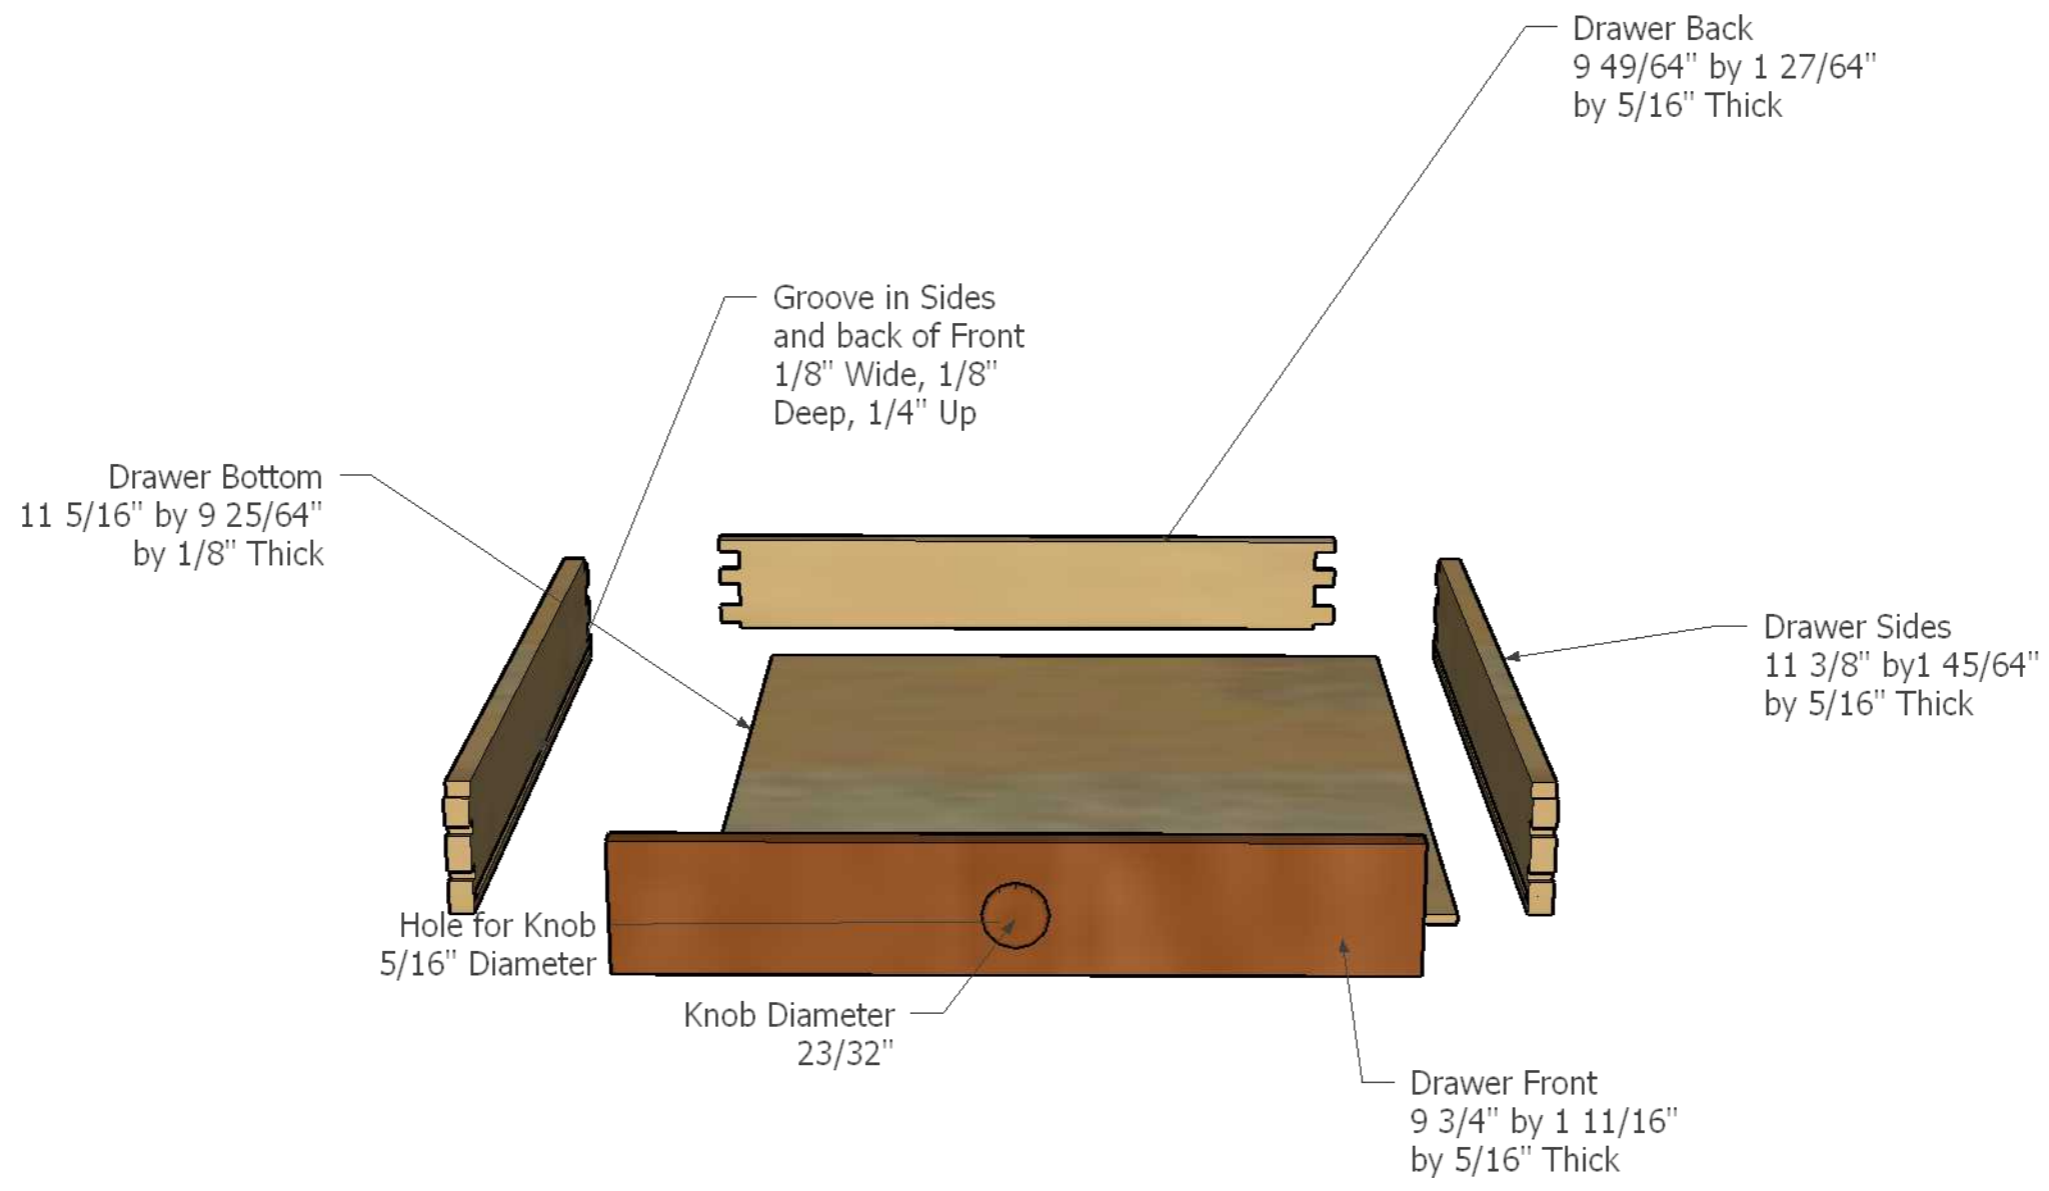

12 5/16"

10 3/8"

Rabbit
5/16" Wide
1/8" Deep

Case Sides
5/16" Thick

Bottom Shelf

Top Shelf