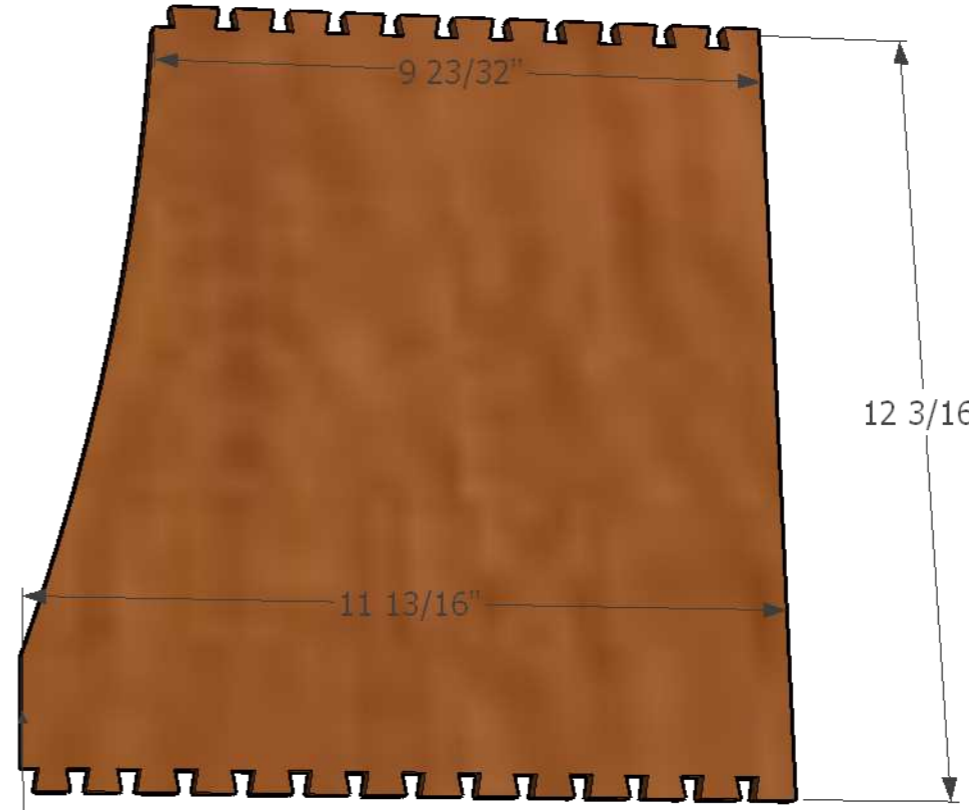

12 5/16"

10 3/8"

Rabbit
5/16" Wide
1/8" Deep

Case Sides
5/16" Thick

Bottom Shelf

Top Shelf