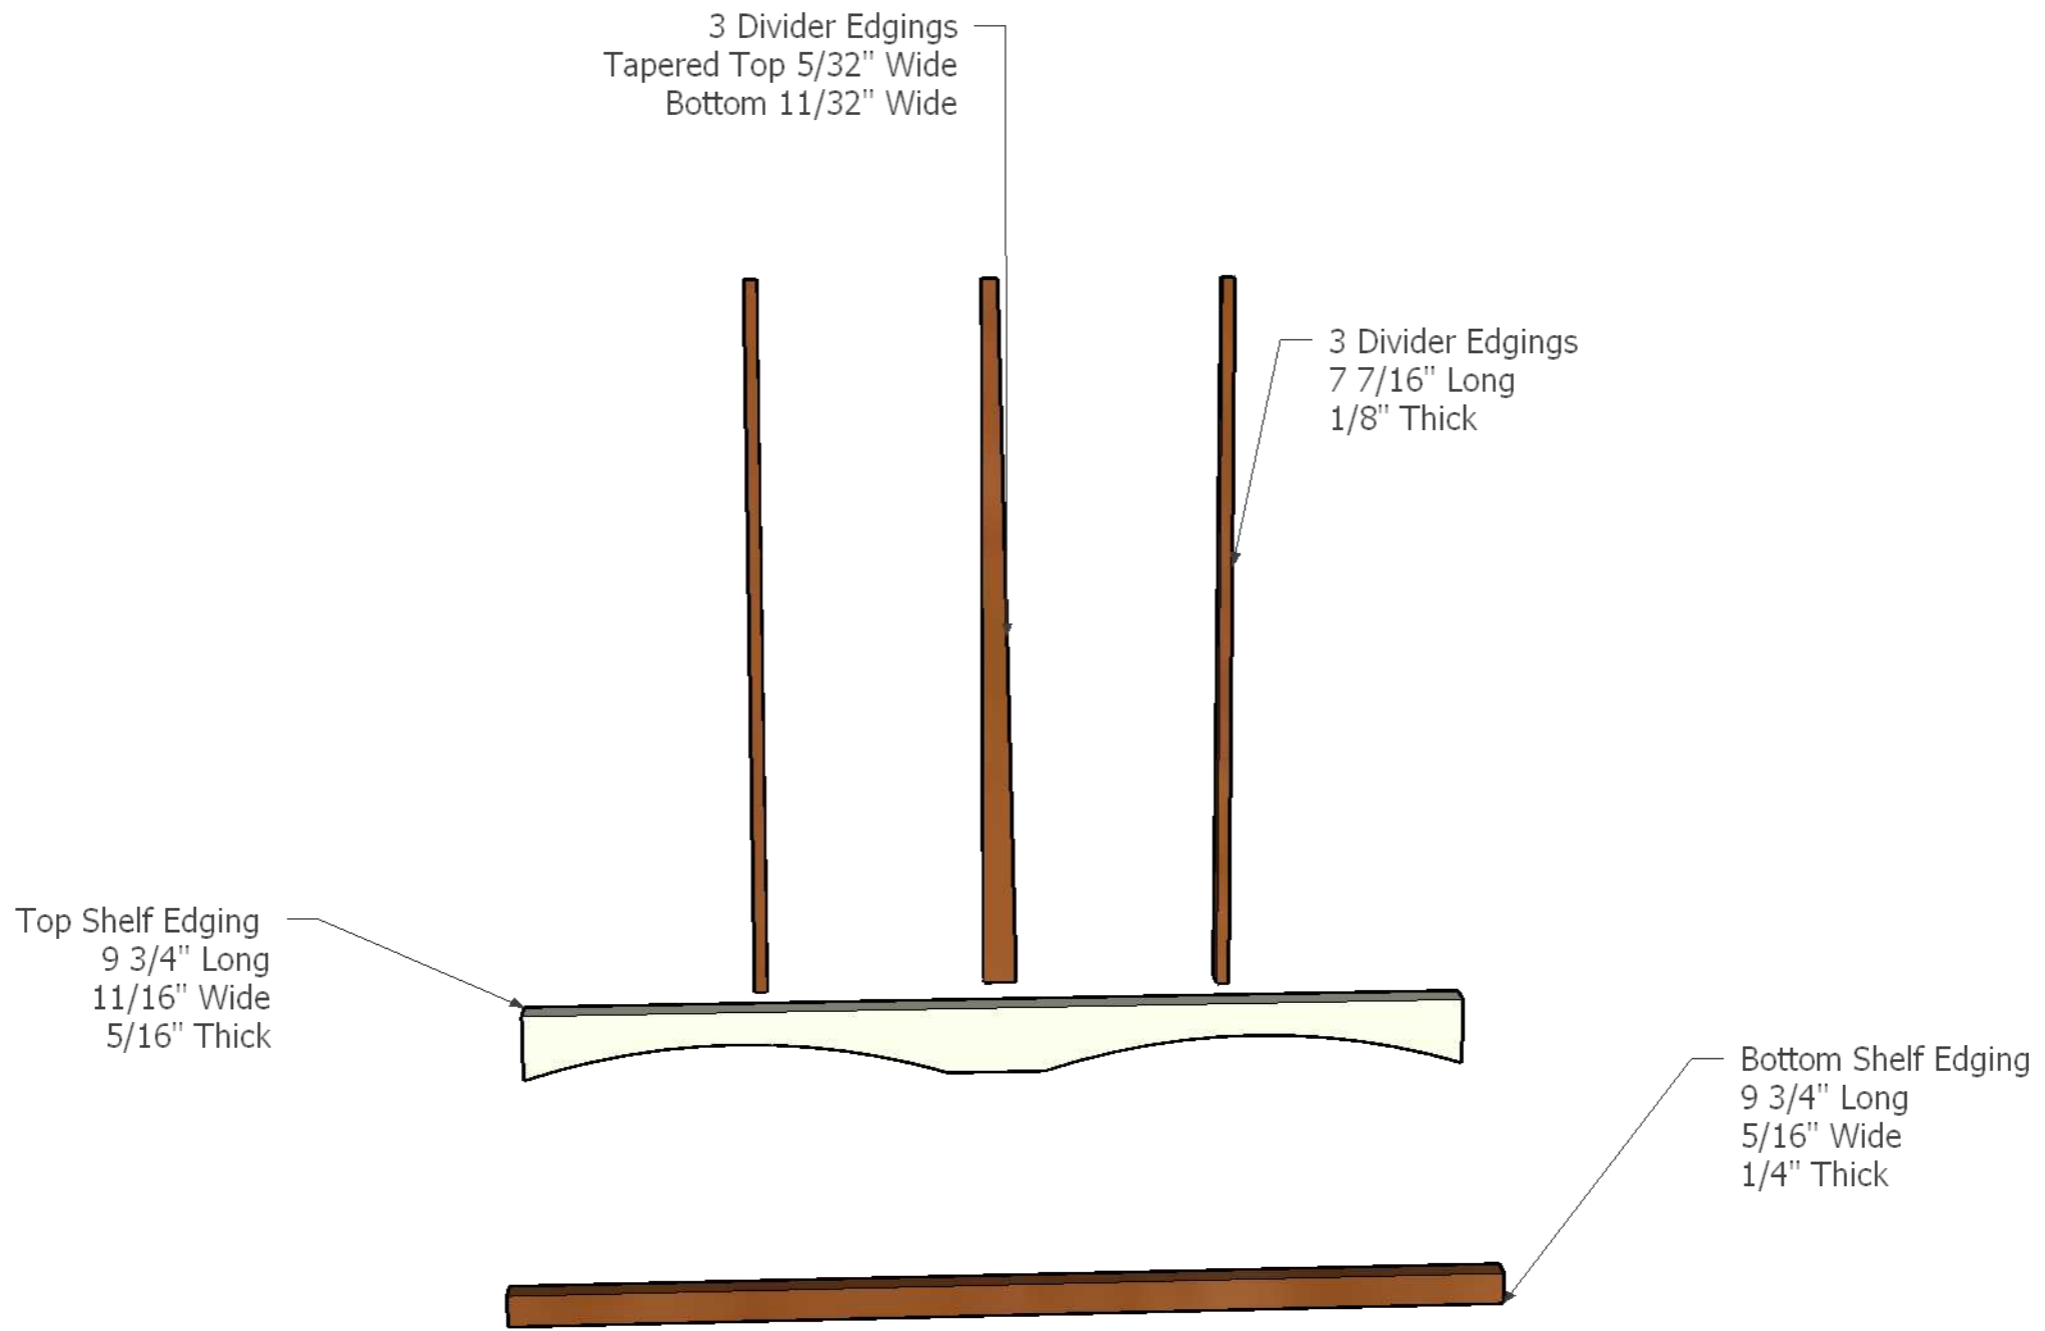

12 5/16"

10 3/8"

Rabbit
5/16" Wide
1/8" Deep

Case Sides
5/16" Thick

Bottom Shelf

Top Shelf